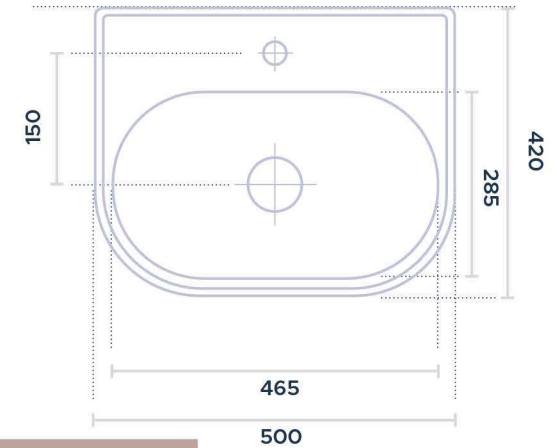

CLEAR 50 CM WASHBASIN

Rectangular wall hung washbasin with round front edges. It presents one taphole, prearranged for taphole fittings.
Available in white ceramic finish.
Clear 50 is compatible with full and half pedestal

262050 ○ WASH BASIN ○ CLEAR 50 CM WASHBASIN

INSTALLATION - WASHBASIN

COLORS