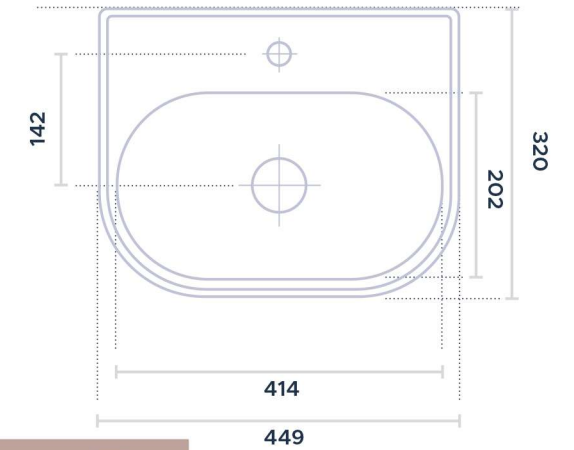

CLEAR 45 CM WASHBASIN

Rectangular wall hung washbasin with round front edges. It presents one taphole, prearranged for taphole fittings. Available in white ceramic finish.

262045 ○ WASH BASIN ○ CLEAR 45 CM WASHBASIN