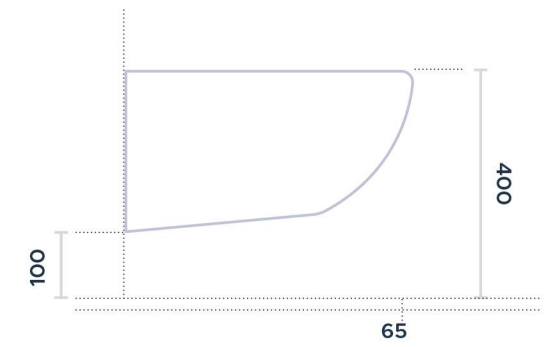

GALIS WALL-HUNG BIDET

Wall hung bidet with rounded front edges. It presents one taphole, prearranged for taphole fittings. Available in white ceramic finish.

167020 BIDET GALIS WALL-HUNG BIDET

INSTALLATION WALL HUNG