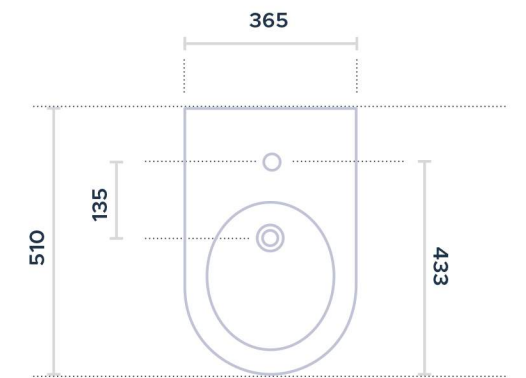

GALIS WALL-HUNG BIDET

Wall hung bidet with rounded front edges. It presents one taphole, prearranged for taphole fittings. Available in white ceramic finish.

167020 BIDET GALIS WALL-HUNG BIDET

INSTALLATION WALL HUNG