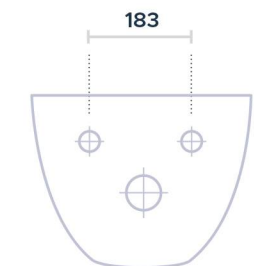

GALIS WALL-HUNG BIDET

Wall hung bidet with rounded front edges. It presents one taphole, prearranged for taphole fittings. Available in white ceramic finish.

167020 BIDET GALIS WALL-HUNG BIDET

INSTALLATION WALL HUNG